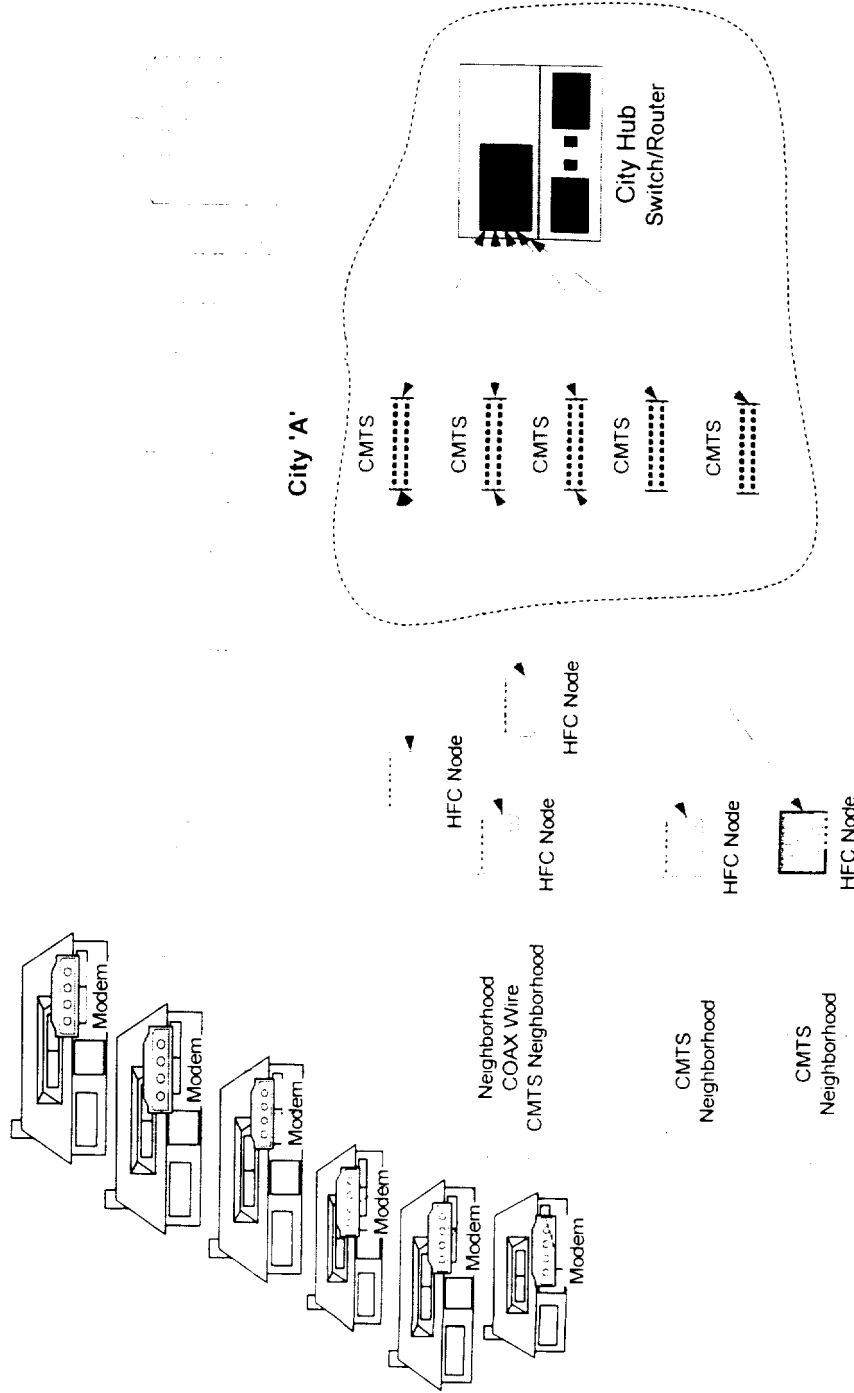

Attachment 2 -- City Traffic Aggregation