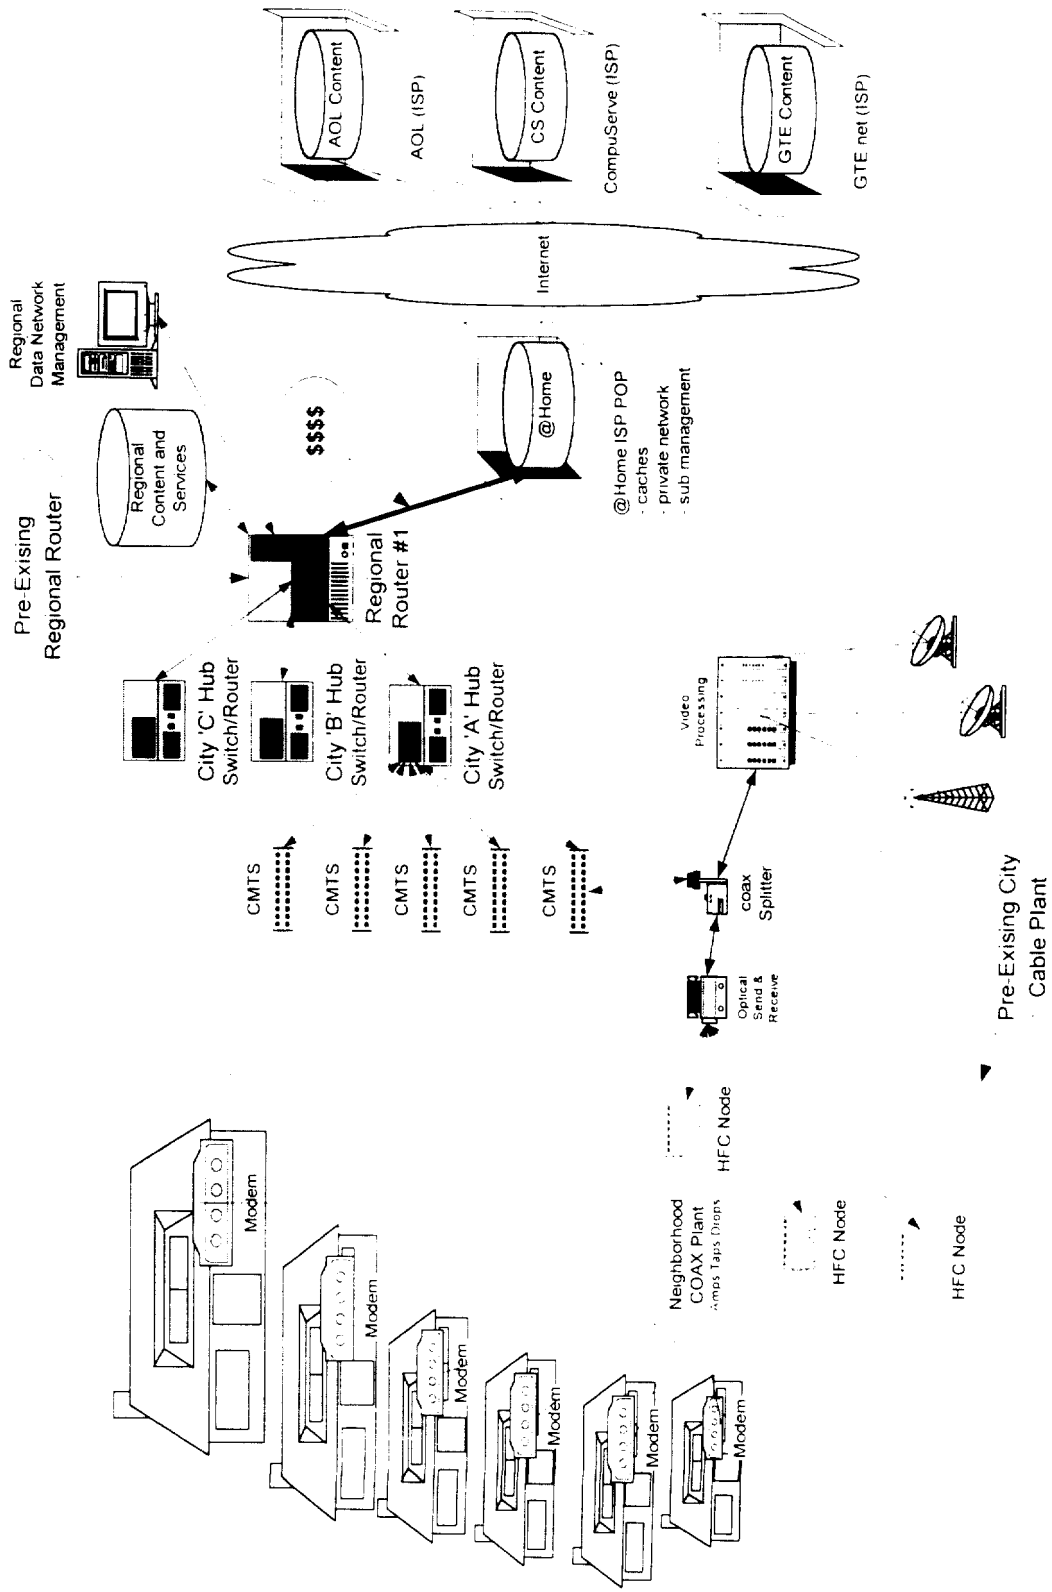

# Attachment 1 -- Role of the CMTS

CMTS has three major functions:

1. manages cable modem transmissions and traffic in its CMTS Neighborhood
2. translates data between IP / cable modem protocols and regular IP Ethernet
3. manages standard IP traffic back and forth with the city-hub switch/router

# Attachment 3 -- Closed Cable Architecture

FCC Declaration of Albert Parisian

# Attachment 4 -- Open Cable Architecture

FCC Declaration of Albert Parisian