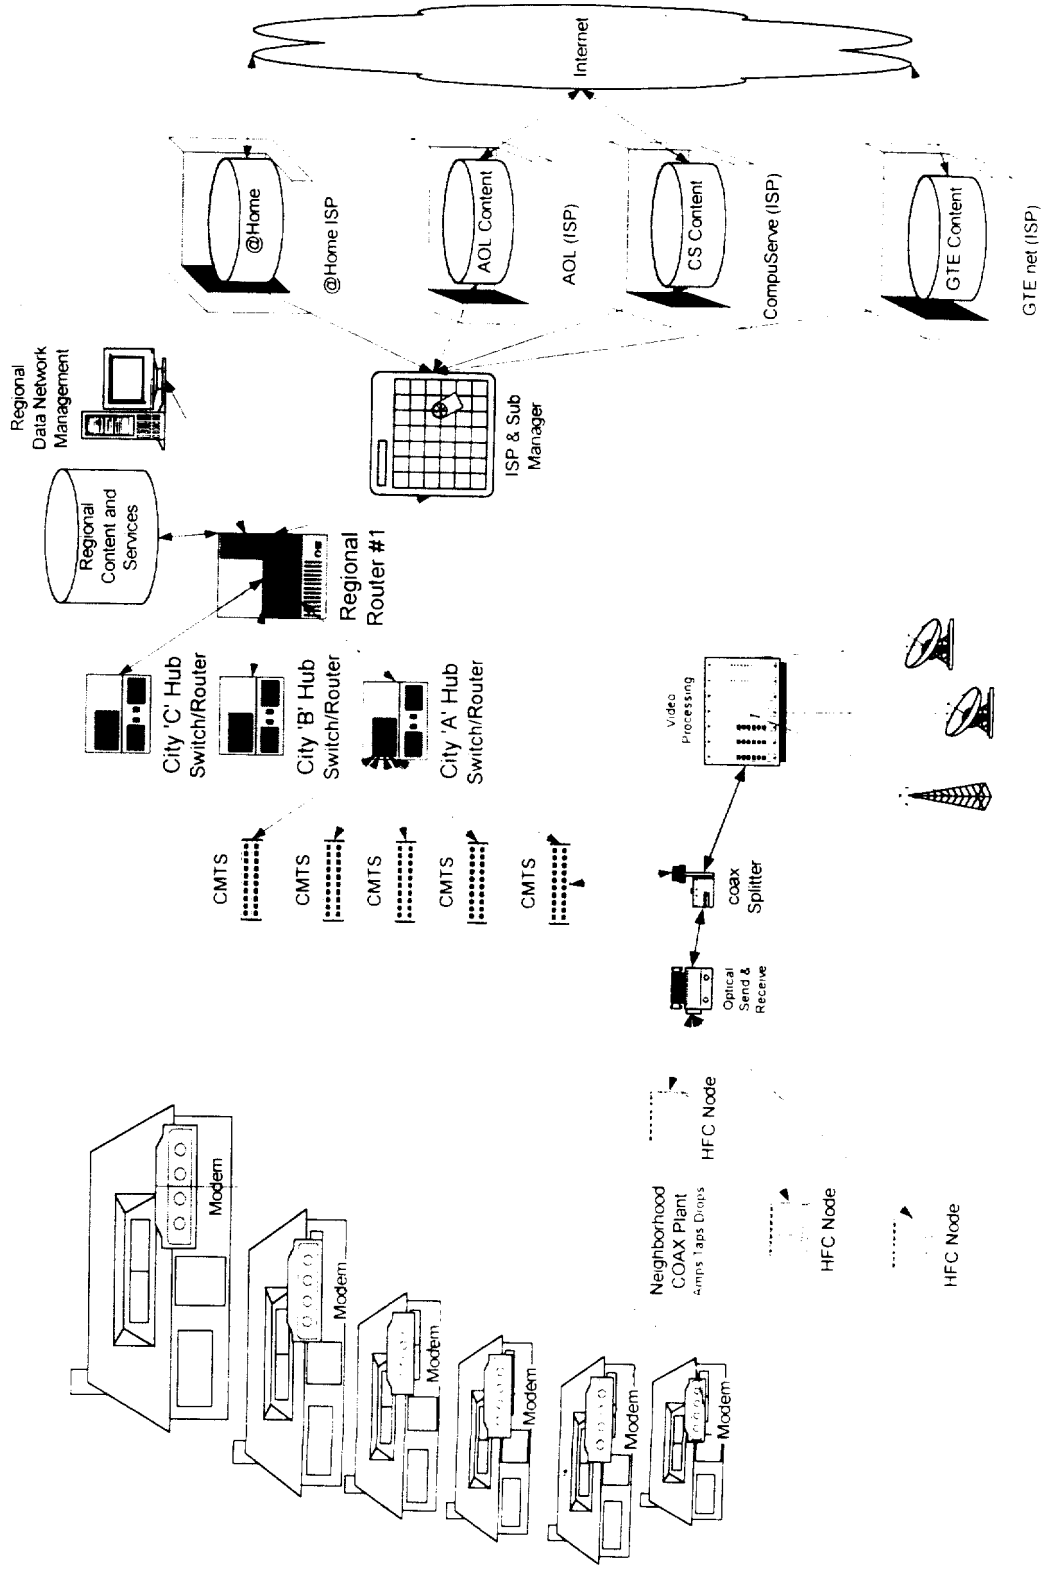

# Attachment 1 -- Role of the CMTS

CMTS has three major functions:

1. manages cable modem transmissions and traffic in its CMTS Neighborhood
2. translates data between IP / cable modem protocols and regular IP Ethernet
3. manages standard IP traffic back and forth with the city-hub switch/router

# Attachment 2 -- City Traffic Aggregation

# Attachment 3 -- Closed Cable Architecture

FCC Declaration of Albert Parisian

# Attachment 4 -- Open Cable Architecture

FCC Declaration of Albert Parisian