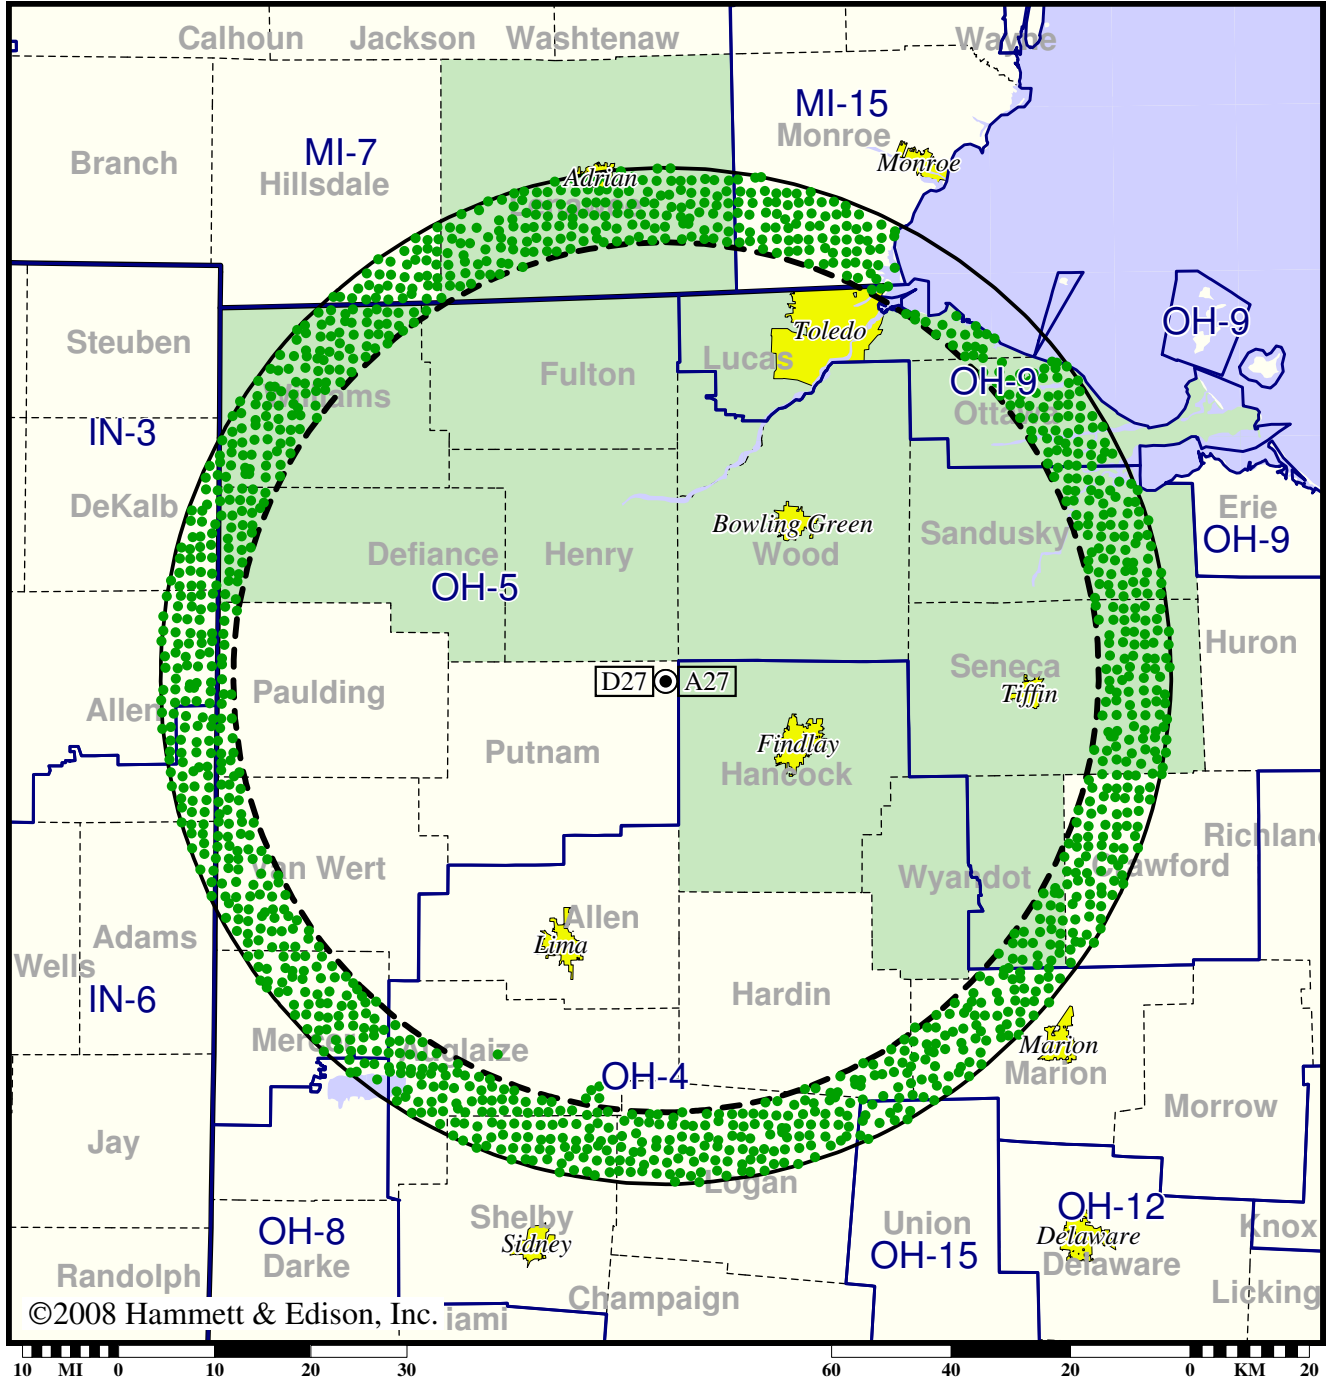

Station WBGU-TV • Analog Channel 27, DTV Channel 27 • Bowling Green, OH

Expected Change In Coverage: Granted Construction Permit

CP (solid): 153 kW ERP at 320 m HAAT, Network: PBS  
vs. Analog (dashed): 1000 kW ERP at 320 m HAAT, Network: PBS

Market: Toledo, OH

©2008 Hammett & Edison, Inc.

- Coverage gained after DTV transition
- (no symbol) No change in coverage

Map not available.