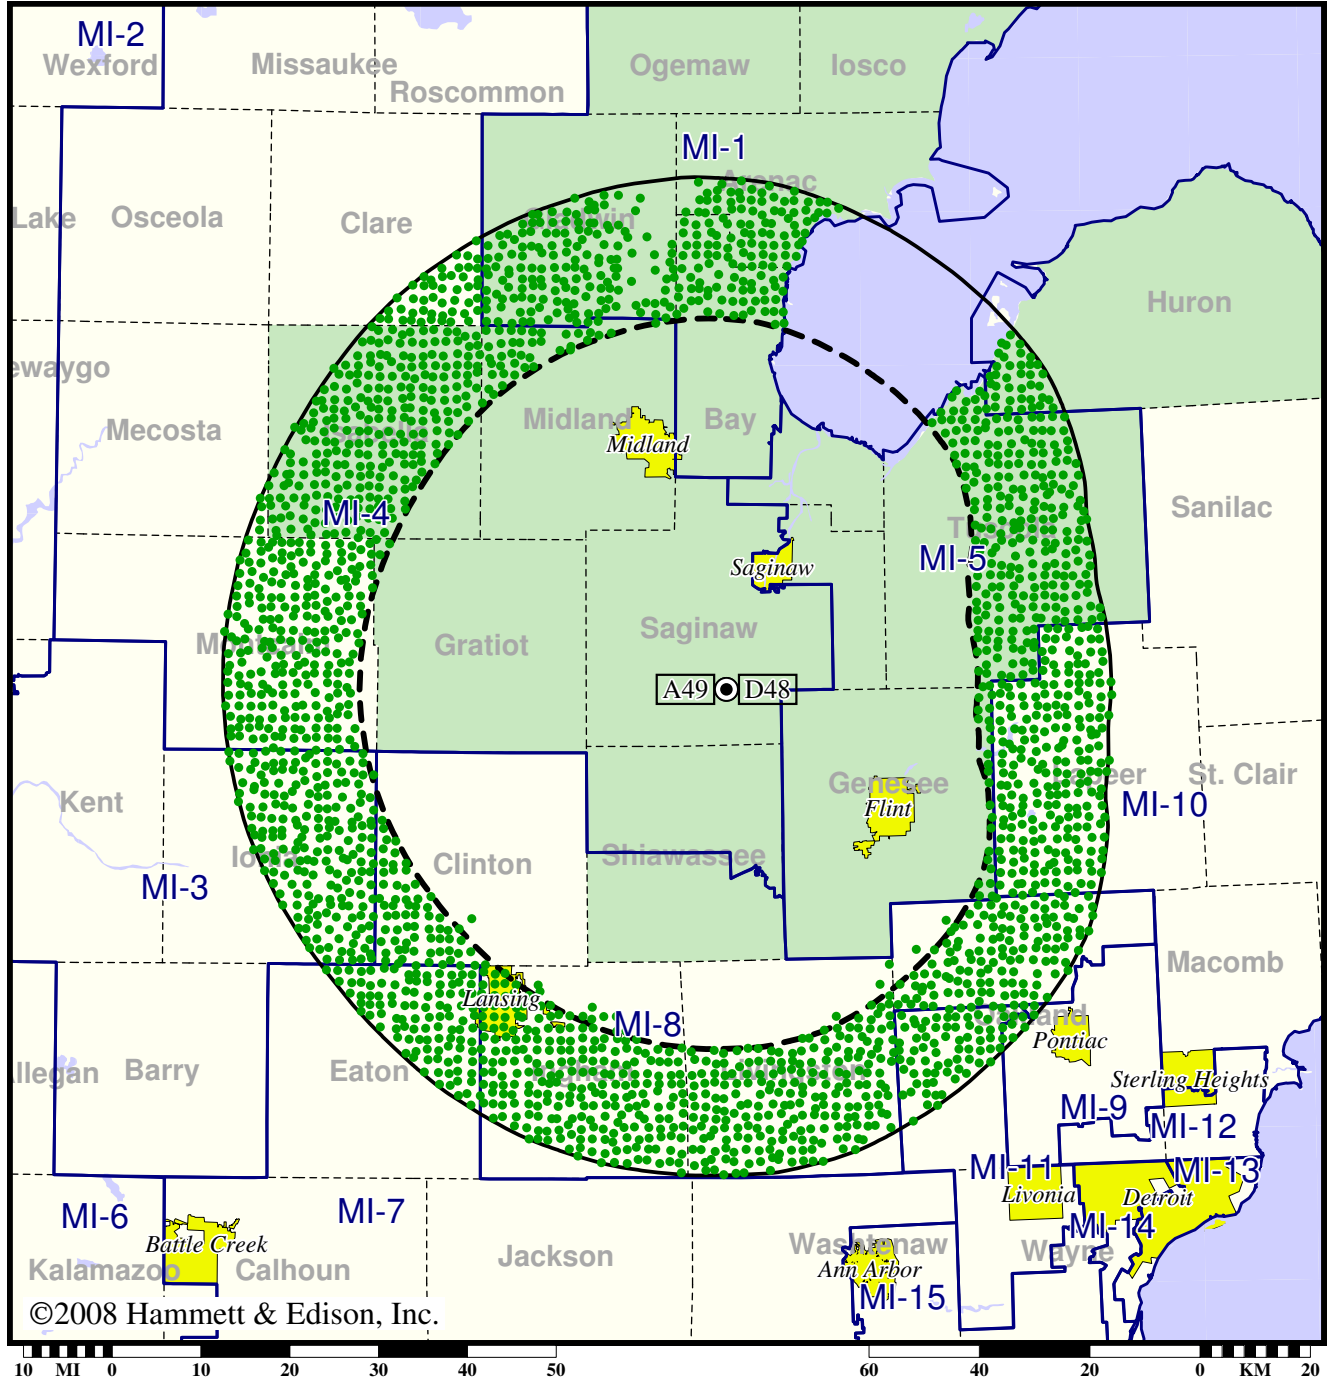

TV Station WAQP • Analog Channel 49, DTV Channel 48 • Saginaw, MI

Expected Change In Coverage: Licensed Operation

Licensed (solid): 851 kW ERP at 287 m HAAT
vs. Analog (dashed): 1000 kW ERP at 287 m HAAT

Market: Flint-Saginaw-Bay City, MI

- Coverage gained after DTV transition
- (no symbol) No change in coverage