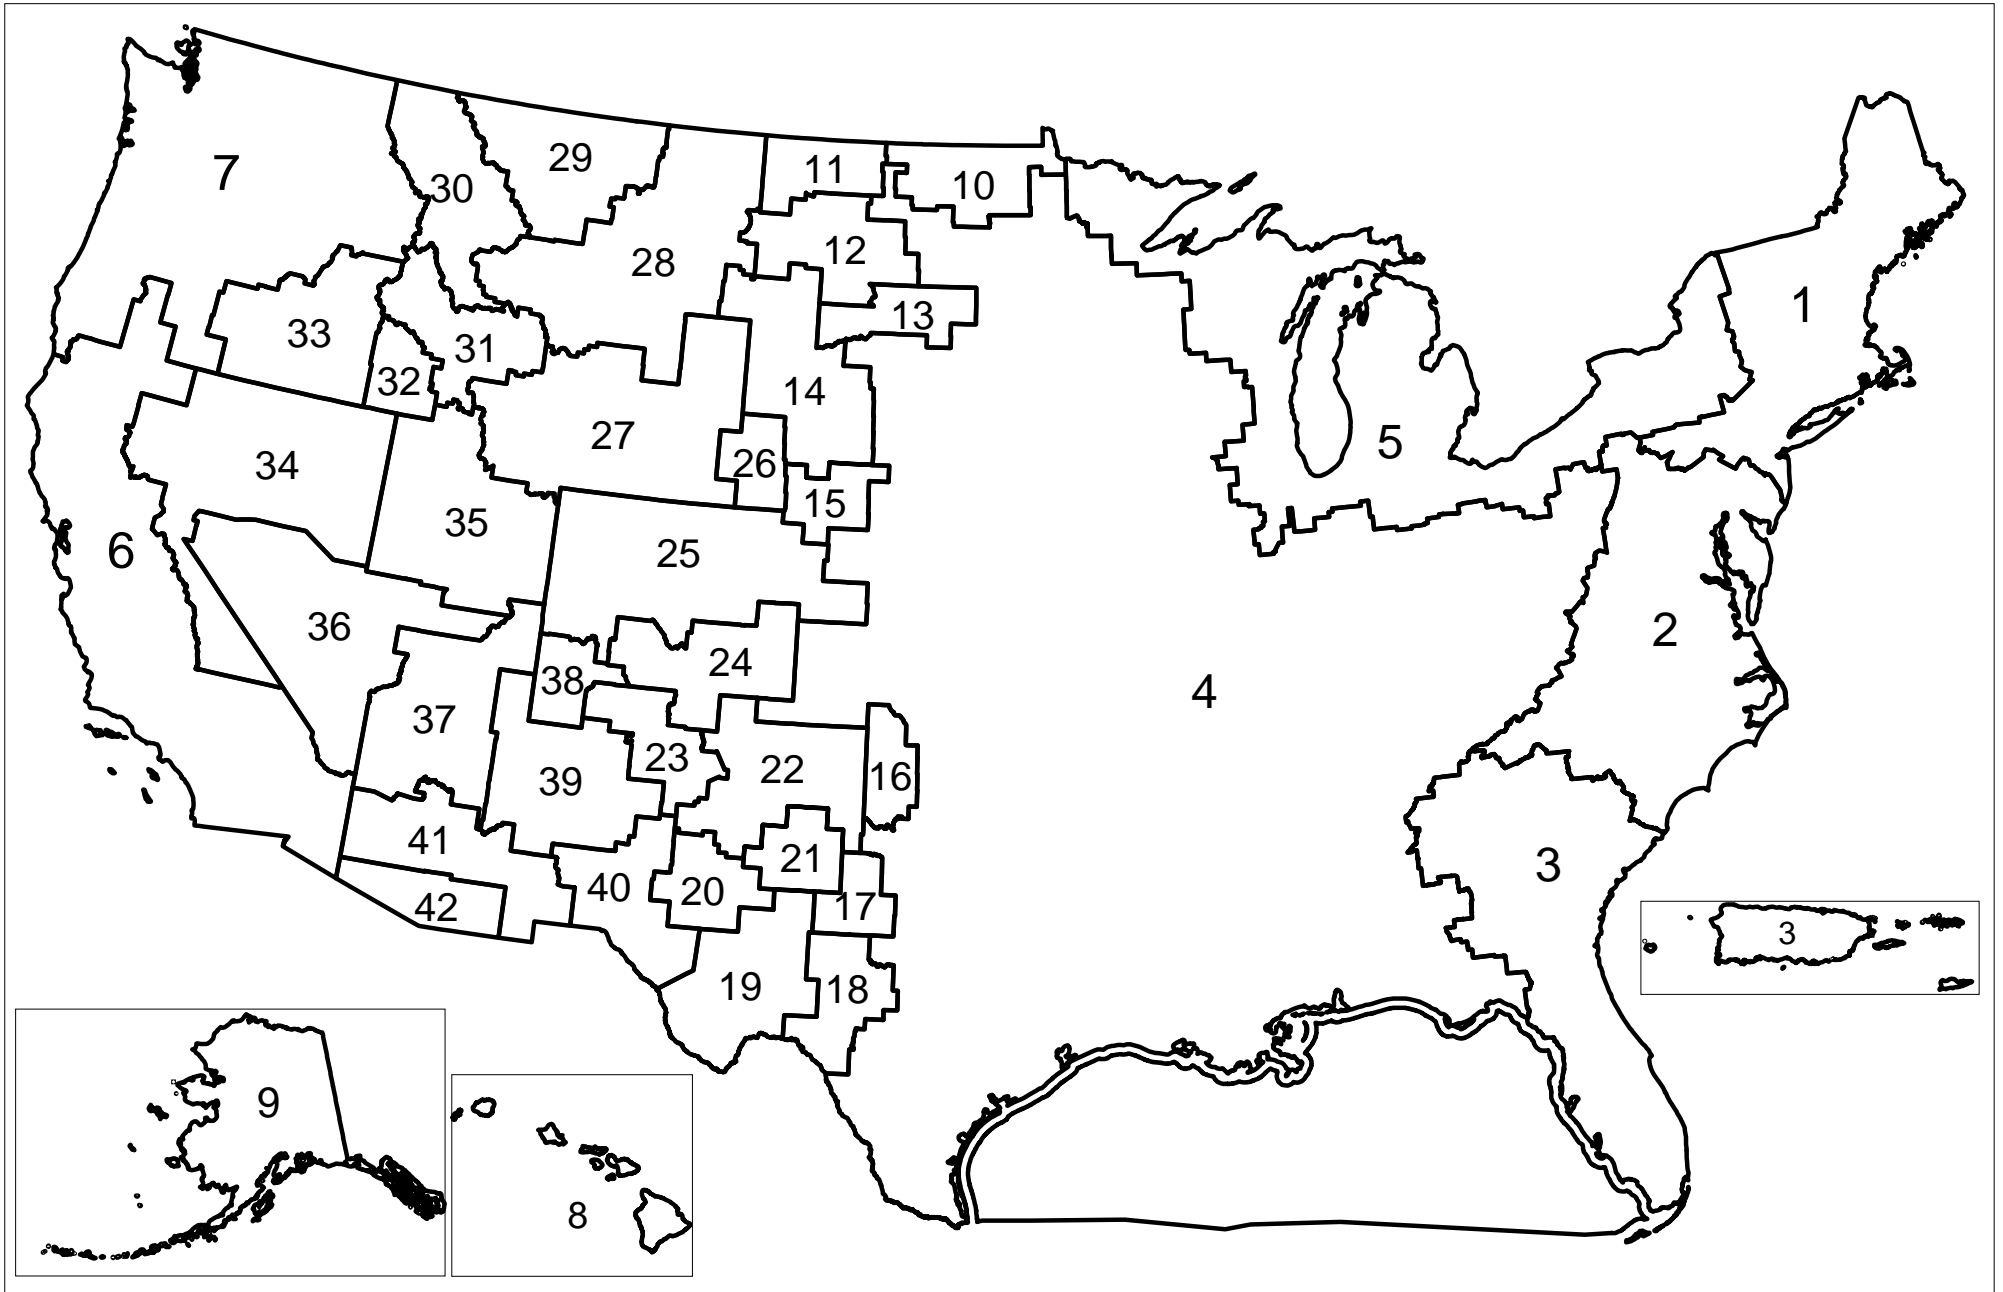

VHF Public Coast Station Areas (VPC)

VPC 8 includes BEA 173 Guam and the Northern Mariana Islands and BEA 175 American Samoa
VPC 4 includes BEA 176 Gulf of Mexico

Federal Communications Commission
Office of Engineering and Technology
Michael R. Davis