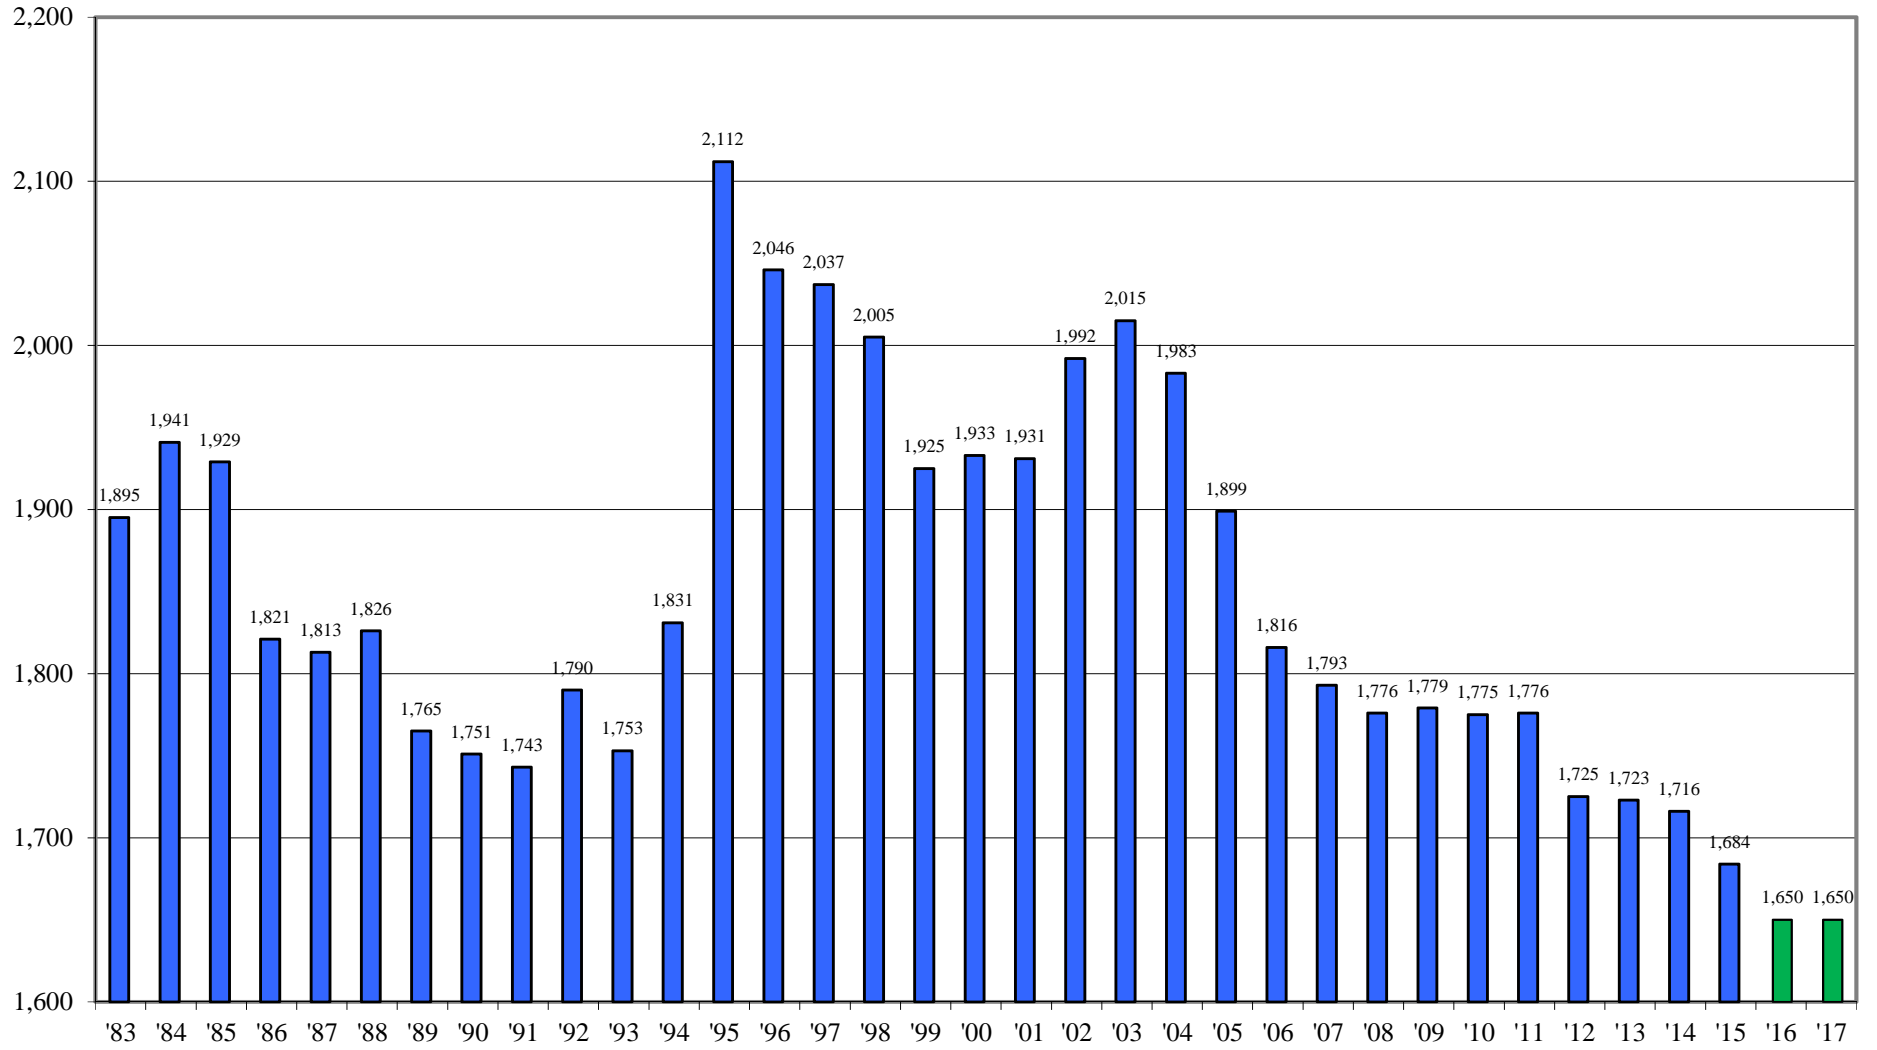

FEDERAL COMMUNICATIONS COMMISSION

FTEs - Historical & Estimated

Fiscal Years 1983 - 2017

Fiscal Years

FYs 2016 and 2017 are Estimates