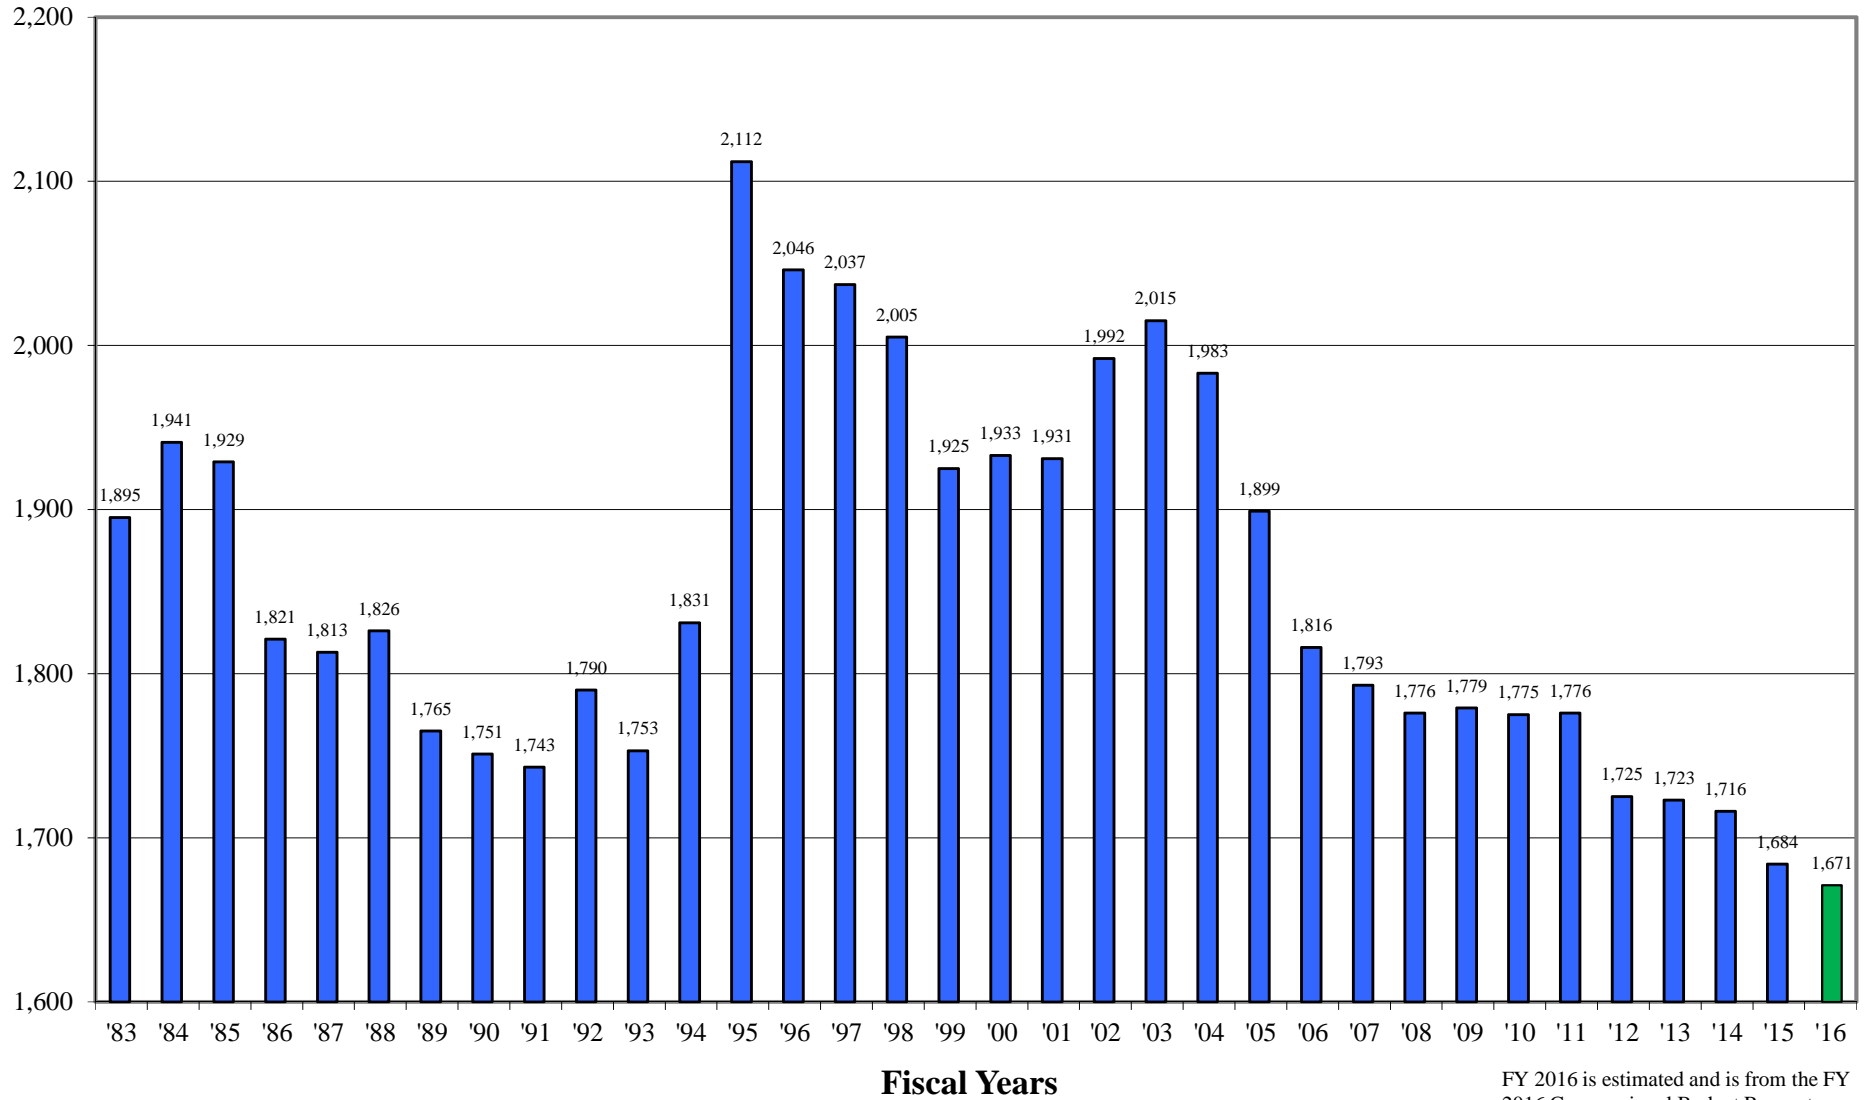

FEDERAL COMMUNICATIONS COMMISSION
Historical & Estimated FTEs
 Fiscal Years 1983 - 2016

FY 2016 is estimated and is from the FY 2016 Congressional Budget Request